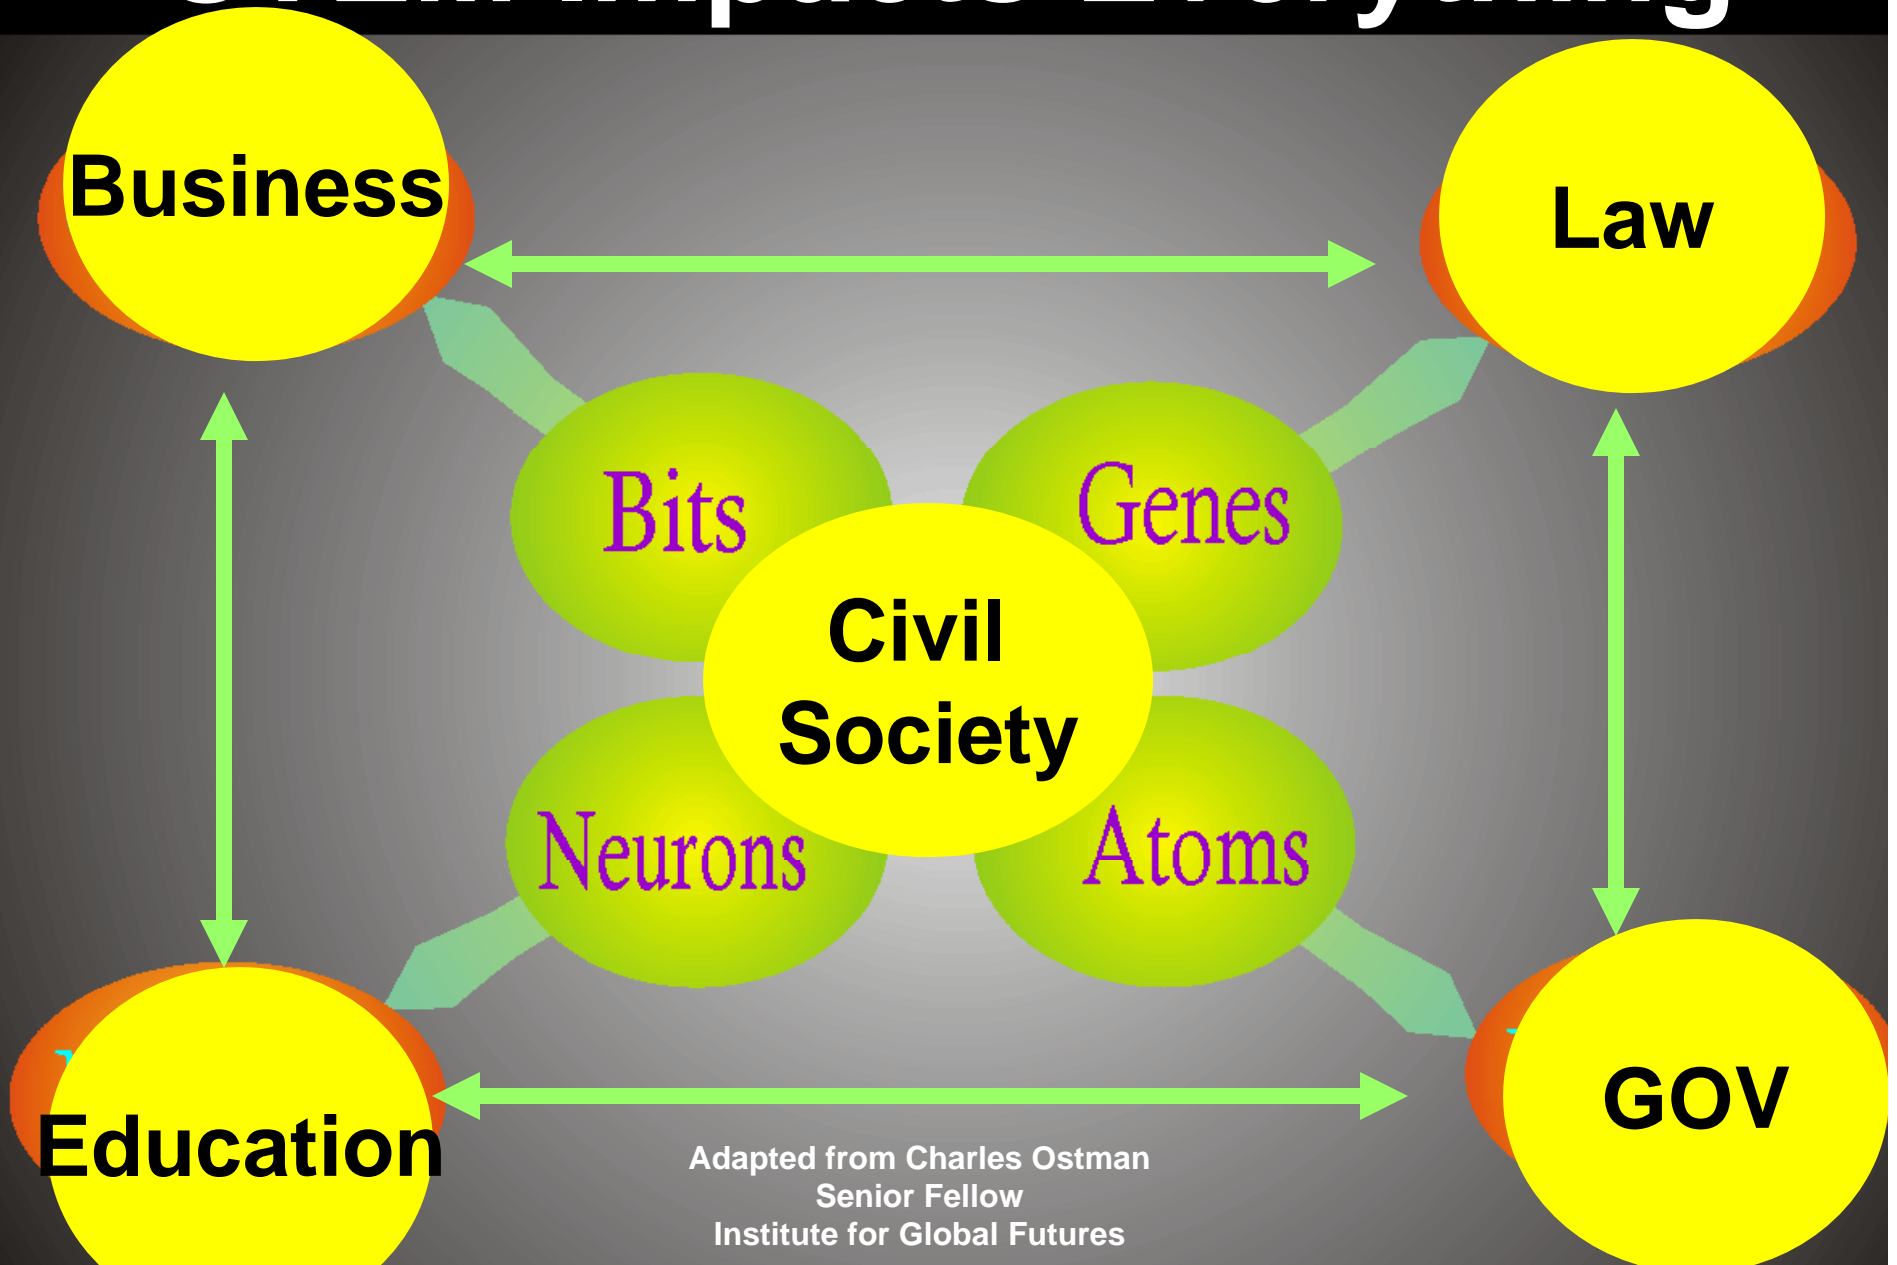

STEM Impacts Everything

Adapted from Charles Ostman
Senior Fellow
Institute for Global Futures