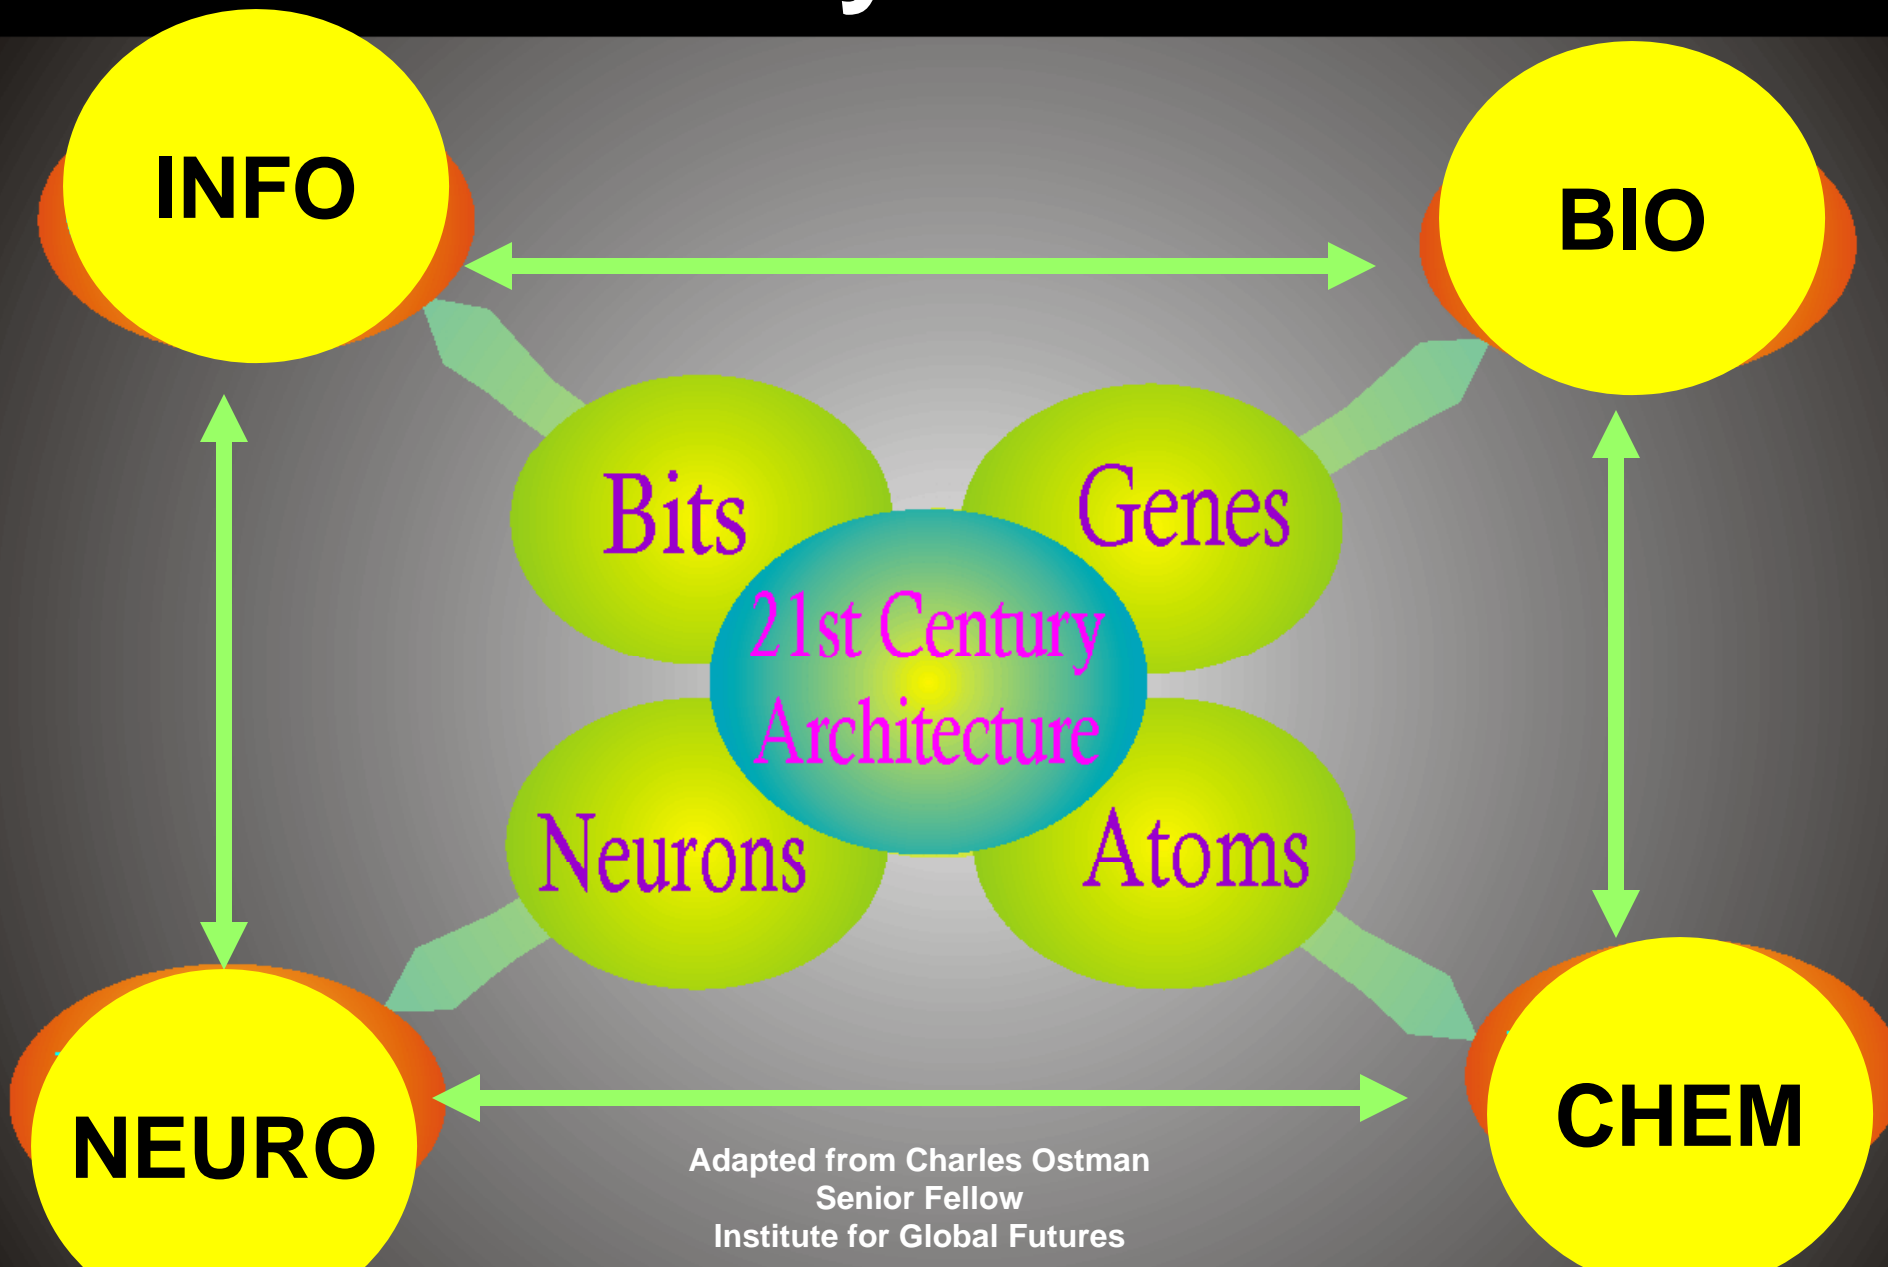

Cochlear Ear Implant

<https://www.carle.com/Hospital/about/images/Ear%20Diagram3.jpg>

Nano- Mechatronics

An artificial red cell – the respirocyte [41]. Designer
Robert A. Freitas Jr. ©1999 Forrest Bishop.

<http://www.imminst.org/freitas.html>

Implications

21st Century Architecture

Adapted from Charles Ostman
Senior Fellow
Institute for Global Futures

Systems

Adapted from Charles Ostman
Senior Fellow
Institute for Global Futures