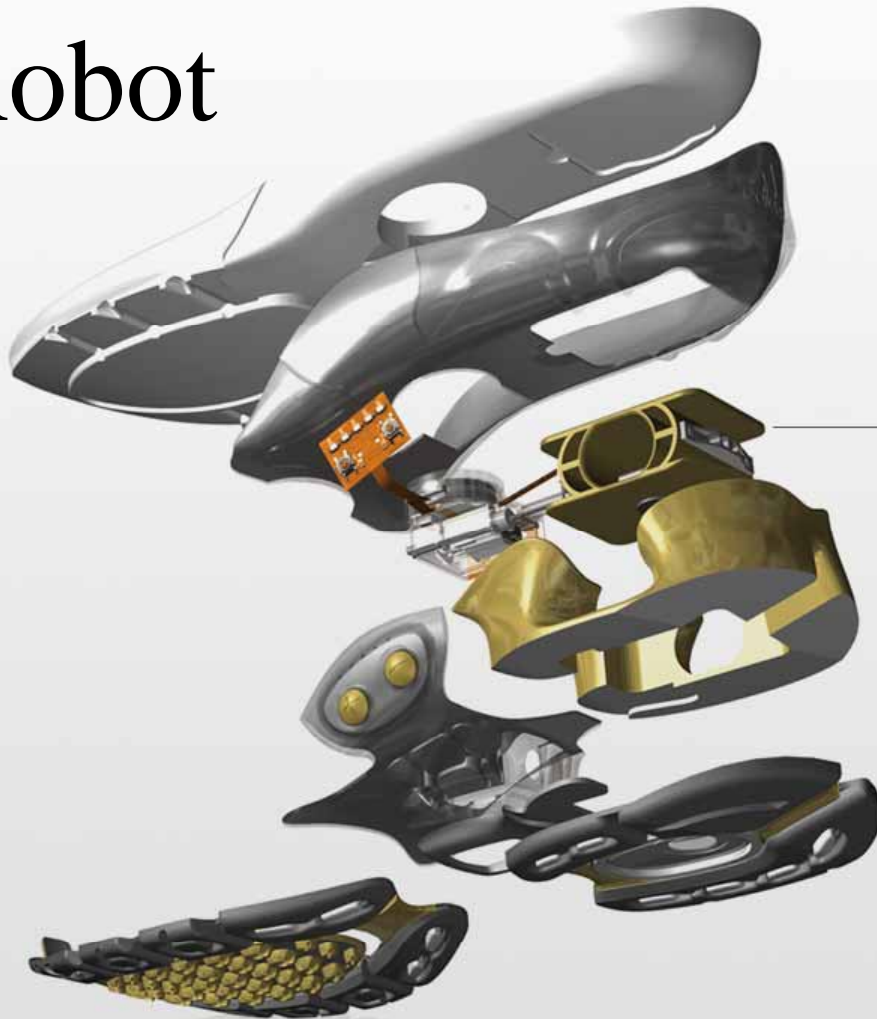

4th Gen

Our product line is inventions.”
–Dan O’Connel, CEO

HNU·SOLAR
www.hnusolar.com

<http://www.msnbc.msn.com/id/7643818/>

Richard Drew / AP

Adidas 1 Running Shoe

Wearable Robot

- 1,000th of a second sensor measures gap between heel and a magnet
- 20-MHz microcontroller measures changes in compression
- Motor spins at 4000 rpm turns a screw loosens cable
- Environmentally and operator adaptive shoe sole

THE FUTURE OF RUNNING IS HERE.

PUT ON A PAIR OF adidas_1 AND JUST FOUR STEPS FROM THE FRONT DOOR, YOUR SHOES HAVE ALREADY ANALYSED YOUR SPEED, WEIGHT AND THE TERRAIN UNDERFOOT AND HAVE DETERMINED THE PERFECT LEVEL OF CUSHIONING FOR YOUR NEEDS.